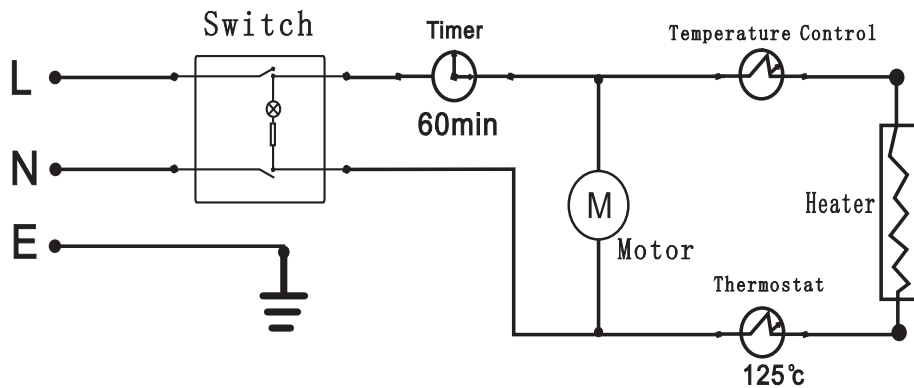

ELECTRICAL SCHEMATIC DIAGRAM:

☎ 972-926-6488

✉ service@aycllc.com

🌐 www.aycllc.com

CONTACT US