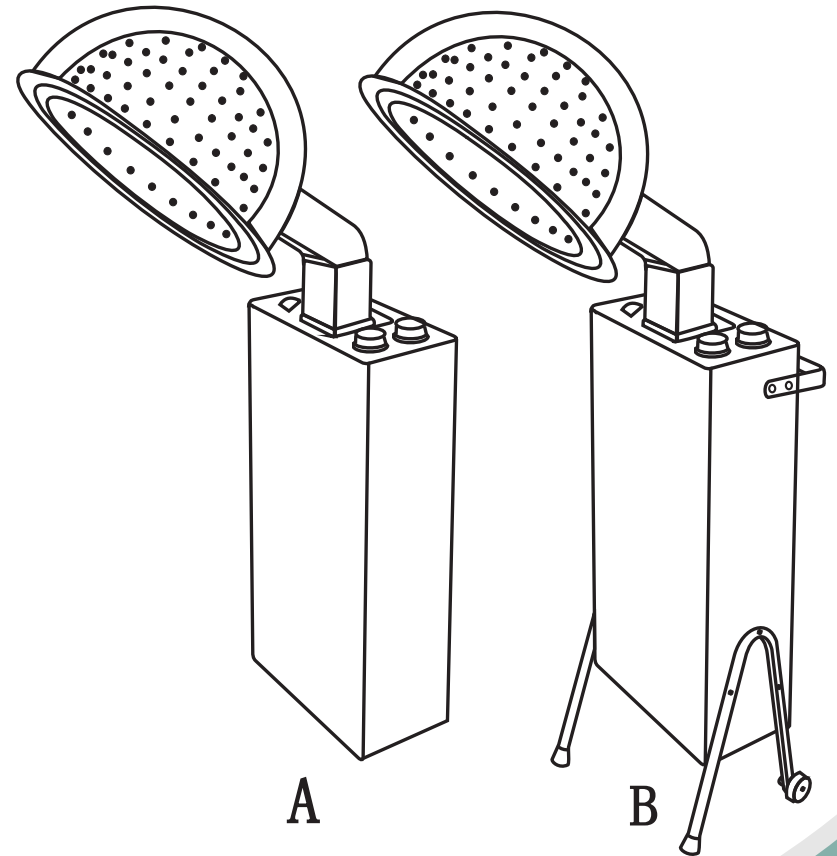

ECLIPSE II HAIR DRYER

MODEL: ZHI-DRY-015

TECHNICAL DATA:

- Voltage1: 220V-230V/50Hz or Voltage 2: 110V-120V-60Hz
- Wattage: 1200W-1400W
- Classification of Electronic Equipment: I

ACCECCORIES:

1. Main Body
2. Helmet
3. User Instruction
4. Foot Rack & Hand Rest (if purchased For B)

FUNCTIONS:

The dryer has automatic temperature control and expels even and soft wind. These factors combine to achieve better outcomes for drying, warming, and conditioning hair.

OPERATIONS:

1. Take out the machine and the accessories from the carton.
2. Stand the main body on the floor and move the Straight Pipe ② inside of the main body. Then turn pipe ① at an angle of 85° and insert it into the Straight Pipe ②. Lastly, insert helmet onto main body.
3. Finish Installing
 - a. Height of Straight Pipe ① can be adjusted
 - b. Straight Pipe ② can be moved to the front or back.
 - c. Curved Pipe ③ can be adjusted to front position.