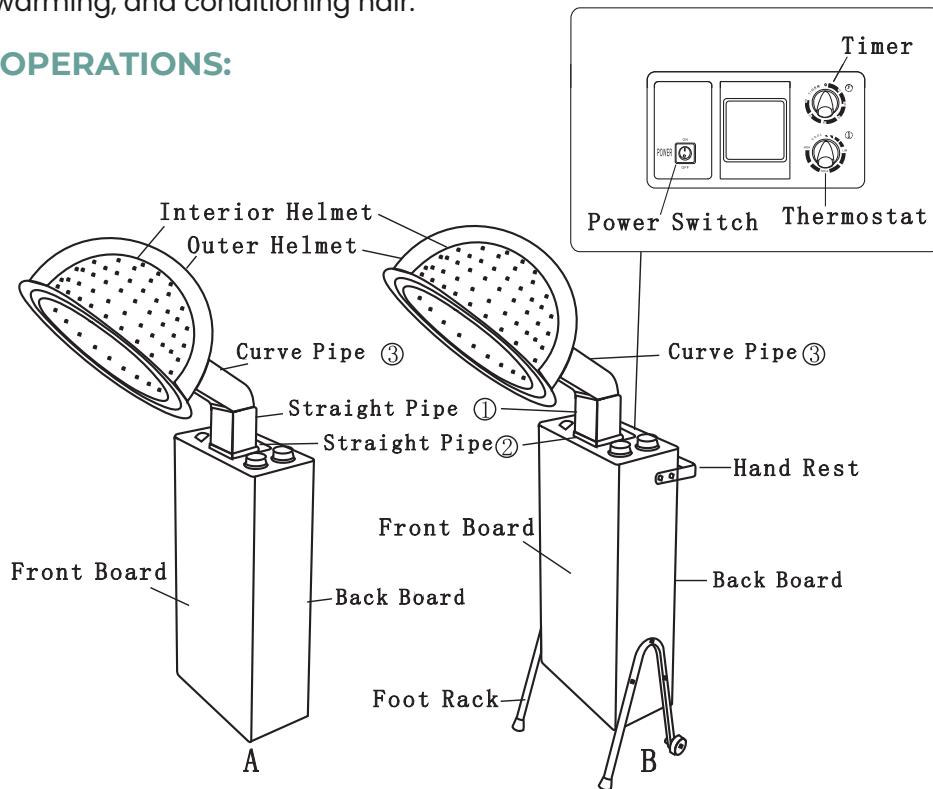

FUNCTIONS:

The dryer has automatic temperature control and expels even and soft wind. These factors combine to achieve better outcomes for drying, warming, and conditioning hair.

OPERATIONS:

1. Take out the machine and the accessories from the carton.
2. Stand the main body on the floor and move the Straight Pipe ② inside of the main body. Then turn pipe ① at an angle of 85° and insert it into the Straight Pipe ②. Lastly, insert helmet onto main body.
3. Finish Installing
 - a. Height of Straight Pipe ① can be adjusted
 - b. Straight Pipe ② can be moved to the front or back.
 - c. Curved Pipe ③ can be adjusted to front position.