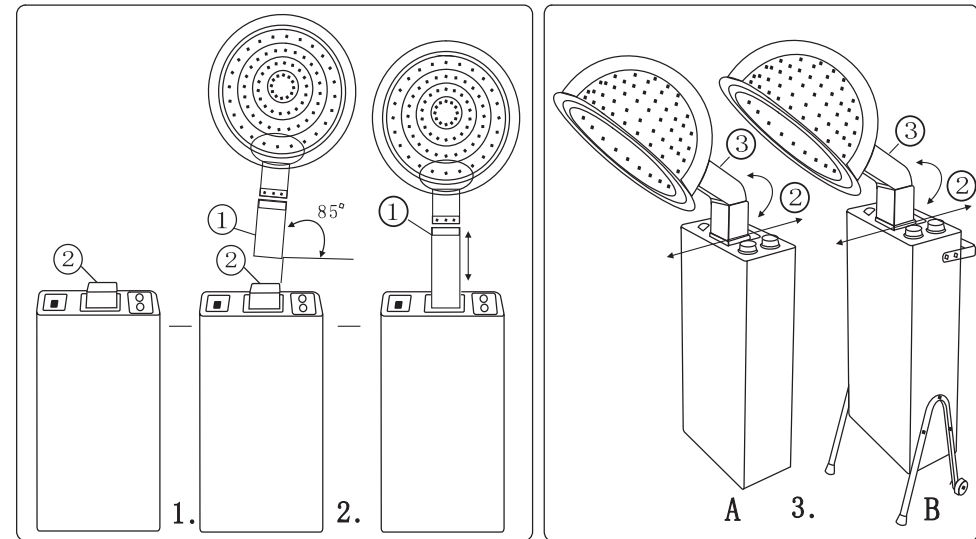

NOTES:

1. Avoid using the appliance in direct sunlight, high temperature or high humidity.
2. Keep appliance away from inflammable items.
3. This unit has been strictly tested and inspected before sale and has a complete set of safety circuits. If the unit or power cord has a failure, please get repaired by a licensed electrician.
4. The appliance must be used in accordance with the user instructions. We accept no liability for unit failure or other issues if the product is not used following those instructions.
5. To extend the life of the appliance, please allow a 30 minute break after 60 minutes of use.
6. This machine is not suited for use by the infirm or children.